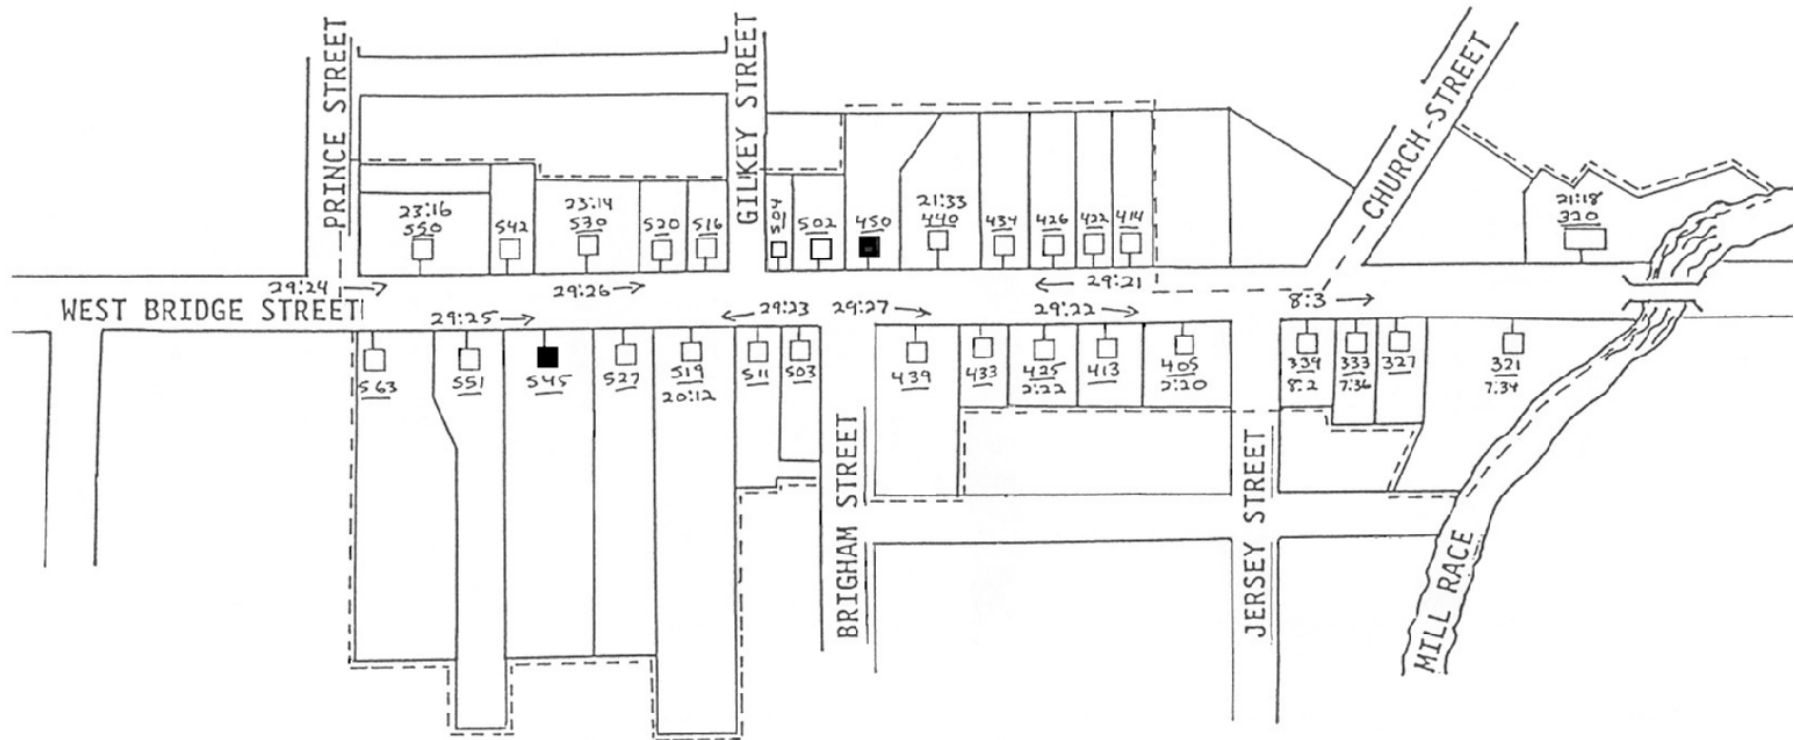

WEST BRIDGE STREET HISTORIC DISTRICT

PLAINWELL, MICHIGAN

□ CONTRIBUTING

■ NONCONTRIBUTING

1" = 230'

HISTORIC PRESERVATION

MaryGrace York/Lynne Weir

1990

----- Boundary